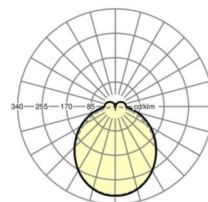

CHARACTERISTICS

Order number	19470004060
EAN number	4020863396092
Commodity code	94051190
Certification mark	IP 20, Protection class I, ENEC10 VDE, F, HACCP DIN10500/Food/IFS-application-related suitability/BRC, Indoor, CE
Impact resistance (IK rating)	IK03 (-20°C bis 25°C)
Ambient temperatur	ta -20°C to 25°C
Warranty period	5 years
State funding programs	BEG - Federal funding for efficient buildings (valid only for Germany)

ELECTRICAL ENGINEERING

Controller	Electronic driver (1 pcs.)
System output	68W
Mains voltage	230V/50Hz
Circuit breakers (inrush current)	10 pieces/B10, 16 pieces/B16, 10 pieces/C10, 16 pieces/C16
Energy efficiency class/light source	C

LIGHTING TECHNOLOGY

Placement	LED, Colour rendering/Light colour CRI ≥ 80 / 4000K
Colour tolerance (MacAdam)	3SDCM
Nominal luminous flux	11004lm
LED service life	50000h L80/B10 (Tq 25°C)
Luminaire luminous efficiency	161lm/W
Beam angle	115° (C0) / 110° (C90)
UGR lat./long.	27.8 / 27.2

MECHANICS

Housing colour	traffic white RAL 9016
Dimensions (LxWxH/DxH)	1531mm x 55mm x 37mm
Weight (net)	1.9kg
Type of installation	Mounting rail system installation, Light structure

Dimensions

L	1531 mm	Length
B	55 mm	Width
H	37 mm	Height

DEEP-LINK

<https://www.regiolux.de/en/article/19470004060>

Reference	LED 12000lm 840
ηLB	100 %
Φ ↓/↑	90 % / 10 %
UGR lat./long.	27.8 / 27.2